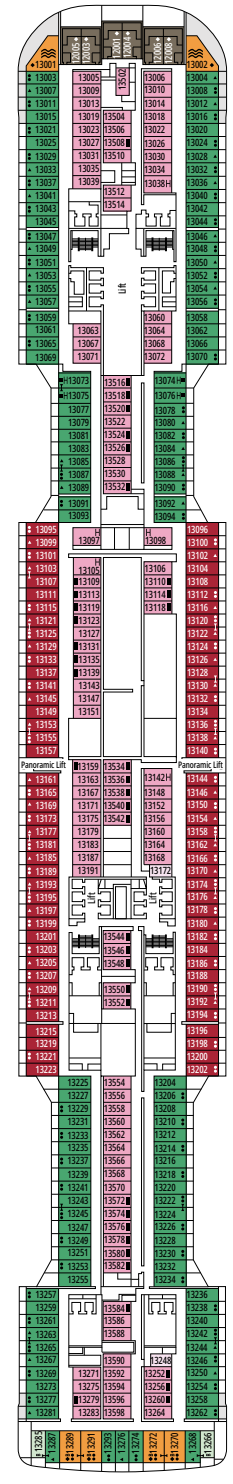

DECK 13
ZAKYNTHOS