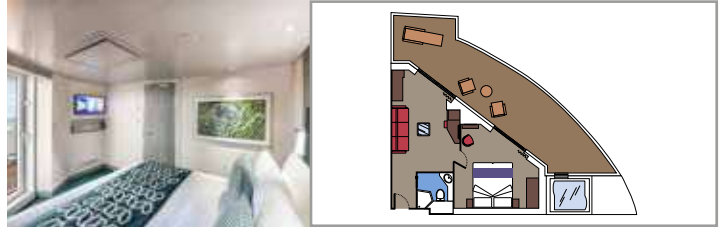

## INCLUDED FACILITIES

- Some Suites have balcony with private whirlpool
- Spacious Wardrobe
- Sitting area with double sofa bed
- Comfortable double bed or single beds (on request)
- Bathroom with shower or bathtub, vanity area with hairdryers
- Interactive TV, telephone, safe, minibar and air conditioning
- Wifi connection available (for a fee)

### GRAND SUITE AUREA WITH TERRACE AND WHIRLPOOL

SXJ

 ≈39
  ≈36
  12
  4

- > Balcony with its own private whirlpool bath
- > Sitting area with double sofa bed
- > Walk-in wardrobe

### PREMIUM SUITE AUREA WITH TERRACE AND WHIRLPOOL

SLJ

 ≈27
  ≈26-30
  9-13
  4

- > Balcony with its own private whirlpool bath
- > Sitting area with double sofa bed
- > Spacious wardrobe