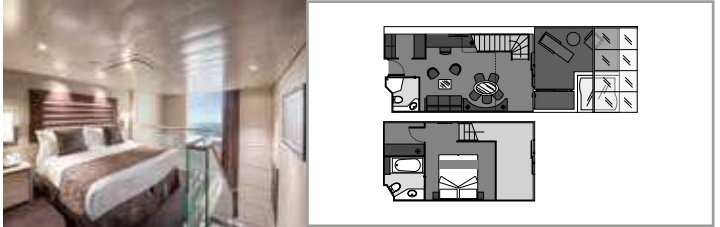

MSC YACHT CLUB DUPLEX SUITE WITH WHIRLPOOL YJD

≈59
≈23
9-12
4

- › Balcony with private whirlpool bath and dining table
- › Easy access to the MSC Yacht Club areas
- › Two-deck-high cabin

Main level:

- › Open living/dining room with sofa that converts to double bed
- › Bathroom with shower

Second level:

- › Master bedroom with double bed which can be converted into two single beds (on request)
- › Two walk-in wardrobes
- › Bathroom with bathtub