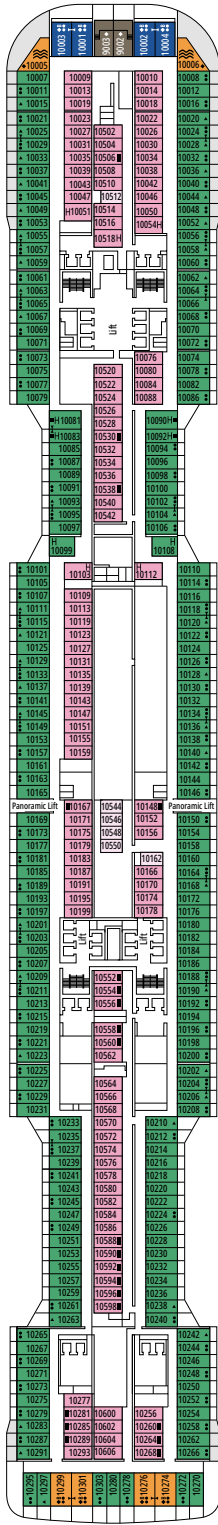

DECK 10
ROSS SEA