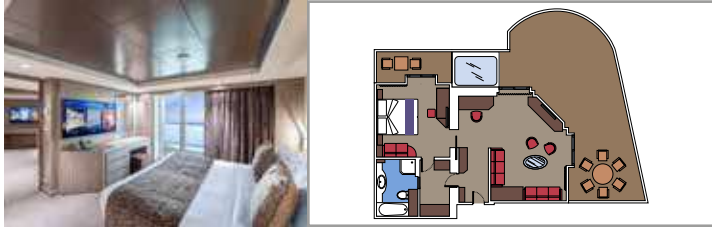

INCLUDED FACILITIES

- Luxury suites with premium interiors
- Some Suites have balcony with private whirlpool
- Spacious wardrobe
- Comfortable double bed or single beds (on request)
- Bathroom with shower and/or bathtub, vanity area with hairdryer
- Interactive TV, telephone, safe, minibar and air conditioning
- Wifi connection included

MSC YACHT CLUB ROYAL SUITE YC3

≈58
≈40
15
4

- › Balcony with private whirlpool bath and dining table
- › Separate living area and dining room
- › Walk-in wardrobes
- › Bathroom with bathtub and shower