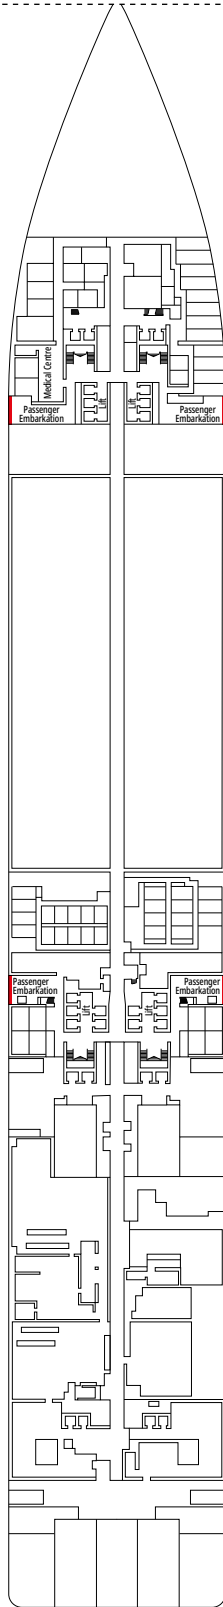

DECK 4
SAINT HELENA