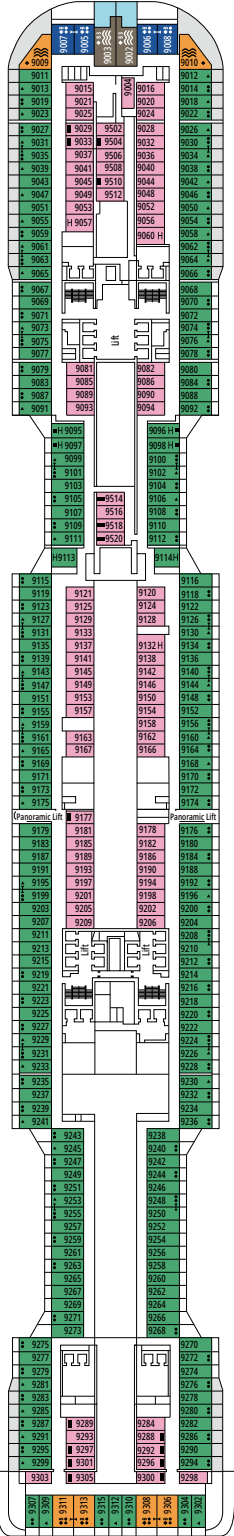

DECK 9
BLUE BAY