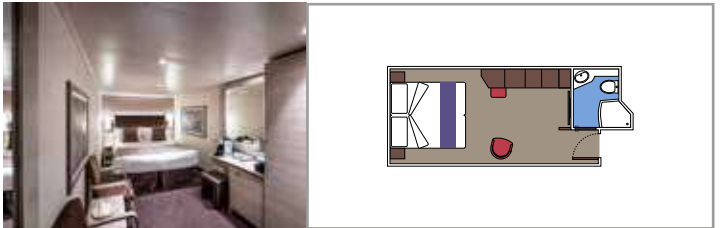

**Main level:**

- › Open living/dining room with sofa that converts to double bed
- › Bathroom with shower

**Second level:**

- › Master bedroom with double bed which can be converted into two single beds (on request)
- › Two walk-in wardrobes
- › Bathroom with bathtub

**MSC YACHT CLUB DELUXE SUITE YC1**

 ≈29   
  ≈5   
  14-18   
  4

- › Sitting area with sofa
- › Spacious wardrobe

**MSC YACHT CLUB INTERIOR SUITE YIN**

 ≈17   
  14-16   
  2

- › Spacious wardrobe

The images are representative only. Size, layout and furniture may vary (within the same cabin category).

 Cabin size (m<sup>2</sup>)

 Balcony size (m<sup>2</sup>)

 Deck location

 Accommodating up to