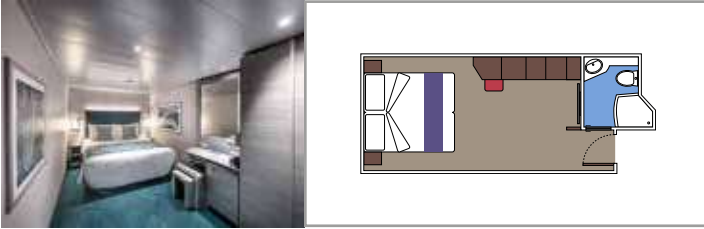

INTERIOR

INCLUDED FACILITIES

- Comfortable double bed or single beds (on request)
- Bathroom with shower or bathtub, vanity area with hairdryers
- Interactive TV, telephone, safe, minibar and air conditioning
- Wifi connection available (for a fee)

DELUXE INTERIOR

IR2

≈17
11-14
4

› Medium deck location