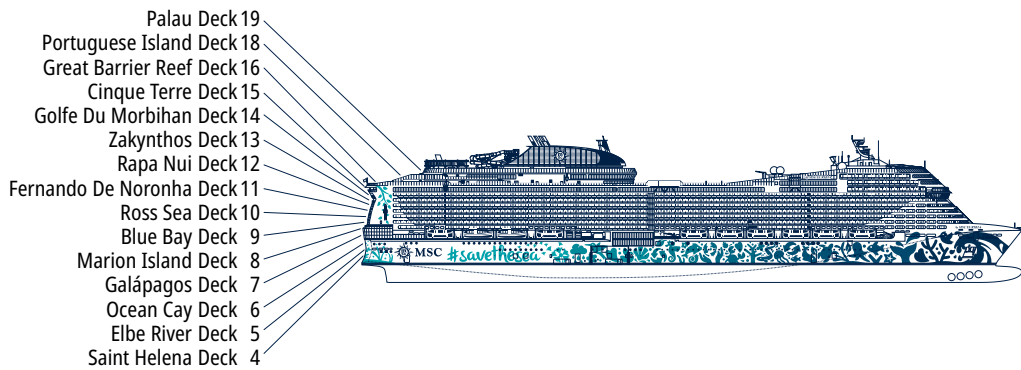

# TECHNICAL CHARACTERISTICS OF THE SHIP

MSC EXCURSIONS

TECHNICAL CHARACTERISTICS OF THE SHIP	
GROSS TONNAGE	181.541
LENGTH / BEAM / HEIGHT	331,43 m / 43 m / 75,5 m
SURFACE AREA	35.000 m <sup>2</sup> public areas
PUBLIC AREA RATIO	7,8 m <sup>2</sup> per passenger
DECKS	19, included 15 for guests
LIFTS	32, included 19 for guests (2 panoramic and 1 for the MSC Yacht Club)
VOLTAGE (IN CABIN)	120/230 volts
MAXIMUM SPEED	22,8 knots
STABILISERS	Stabilised with 2 fins
NUMBER OF PASSENGERS	6.327
NUMBER OF CABINS	2.419, included 60 for guests with disabilities or reduced mobility
CREW MEMBERS	Approx. 1.711
POOLS	4, included 1 with sliding roof and 1 for the MSC Yacht Club
WHIRLPOOLS	9 whirlpool baths
ENVIRONMENTAL TECHNOLOGY	The second ship in the MSC Cruises fleet powered by Liquefied Natural Gas (LNG), one of the world's cleanest marine fuels at scale