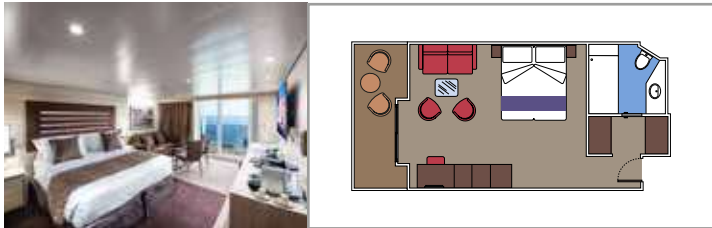

**MSC YACHT CLUB DUPLEX SUITE WITH WHIRLPOOL YJD**

 ≈59   
  ≈23   
  9-12   
  4

- › Balcony with private whirlpool bath and dining table
- › Easy access to the MSC Yacht Club areas
- › Two-deck-high cabin

**Main level:**

- › Open living/dining room with sofa that converts to double bed
- › Bathroom with shower

**Second level:**

- › Master bedroom with double bed which can be converted into two single beds (on request)
- › Two walk-in wardrobes
- › Bathroom with bathtub

**MSC YACHT CLUB DELUXE SUITE YC1**

 ≈29   
  ≈5   
  14-18   
  4

- › Sitting area with sofa
- › Spacious wardrobe

**MSC YACHT CLUB INTERIOR SUITE YIN**

 ≈17   
  14-16   
  2

- › Spacious wardrobe

The images are representative only. Size, layout and furniture may vary (within the same cabin category).