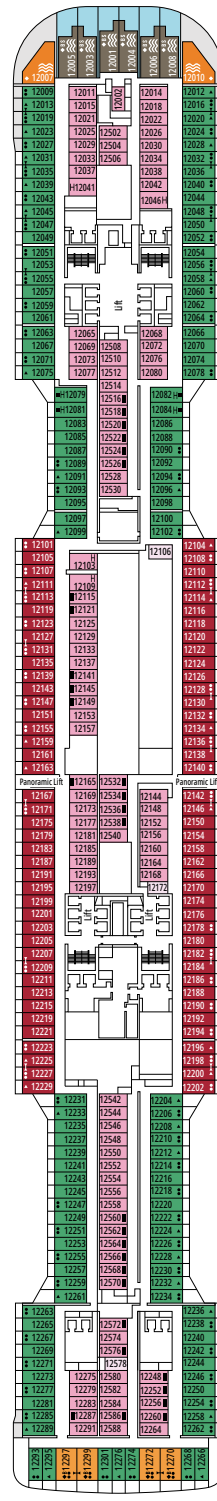

DECK 12
RAPA NUI