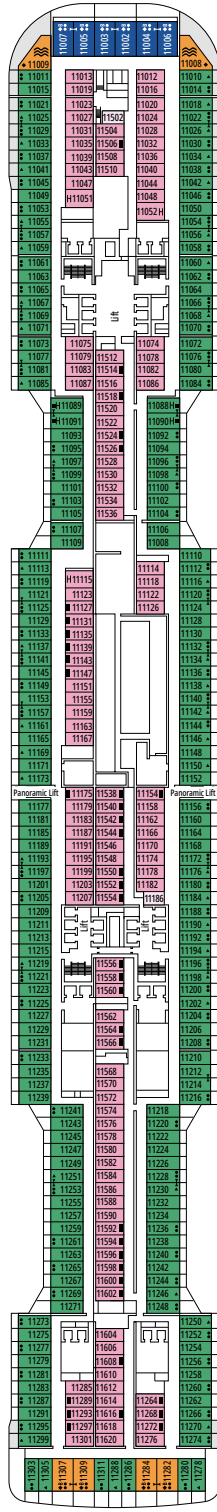

DECK 11
FERNANDO DE NORONHA