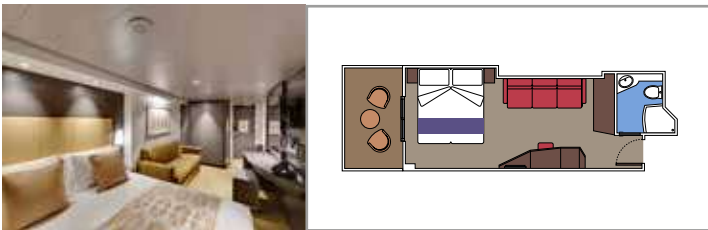

DELUXE BALCONY WITH PARTIAL VIEW

BP

≈17
≈6
8-14
4