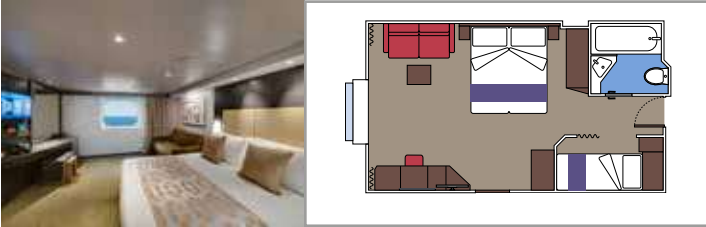

OCEAN VIEW

INCLUDED FACILITIES

- Window with sea view
- Relaxing armchair
- Comfortable double bed or single beds (on request)
- Bathroom with shower or bathtub, vanity area with hairdryers
- Interactive TV, telephone, safe, minibar and air conditioning
- Wifi connection available (for a fee)

PREMIUM OCEAN VIEW

OL2

≈25
9-11
6

› Medium deck location