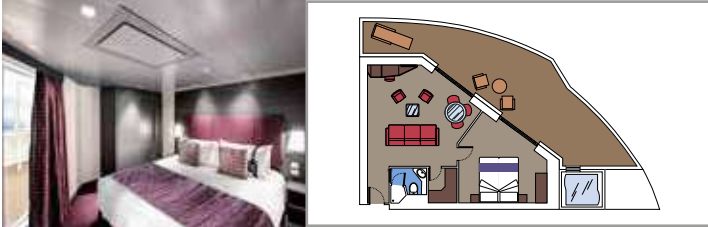

### GRAND SUITE AUREA WITH TERRACE AND WHIRLPOOL

SXJ

 ≈39
  ≈36
  12
  4

- > Balcony with its own private whirlpool bath
- > Sitting area with double sofa bed
- > Walk-in wardrobe