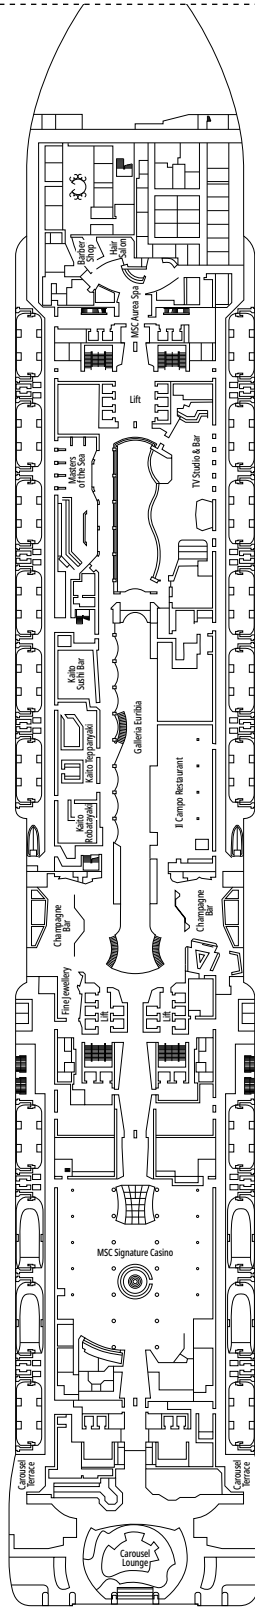

DECK 7
GALÁPAGOS