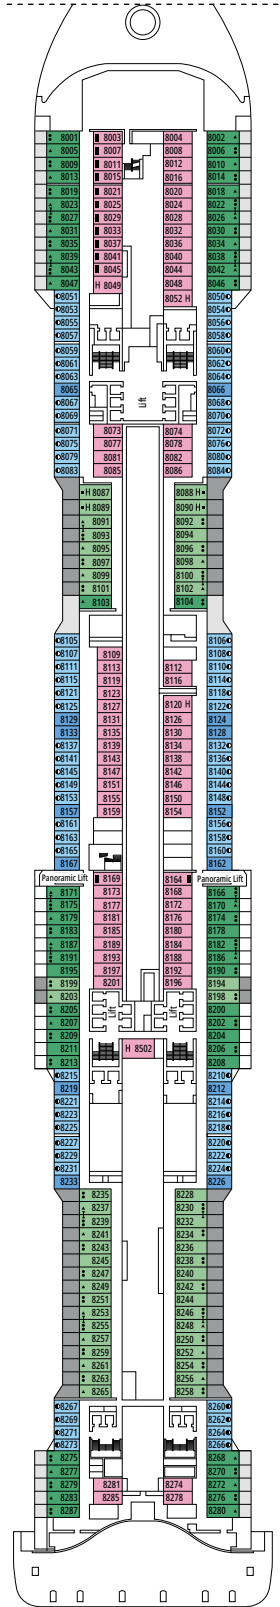

DECK 8
MARION ISLAND