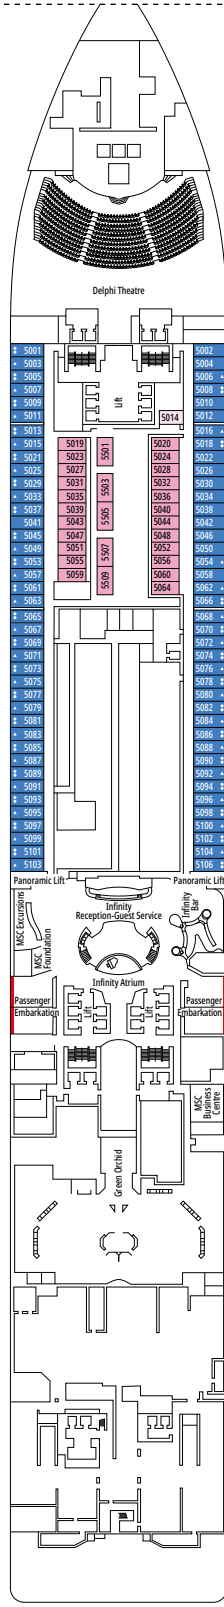

DECK 5
ELBE RIVER