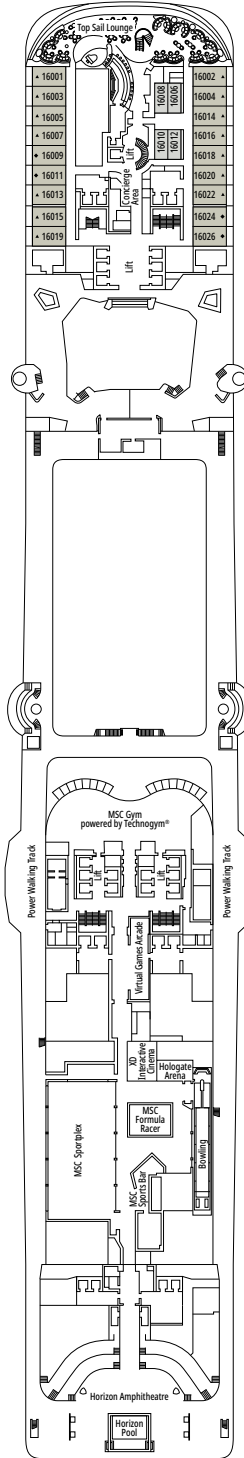

DECK 16
GREAT BARRIER REEF