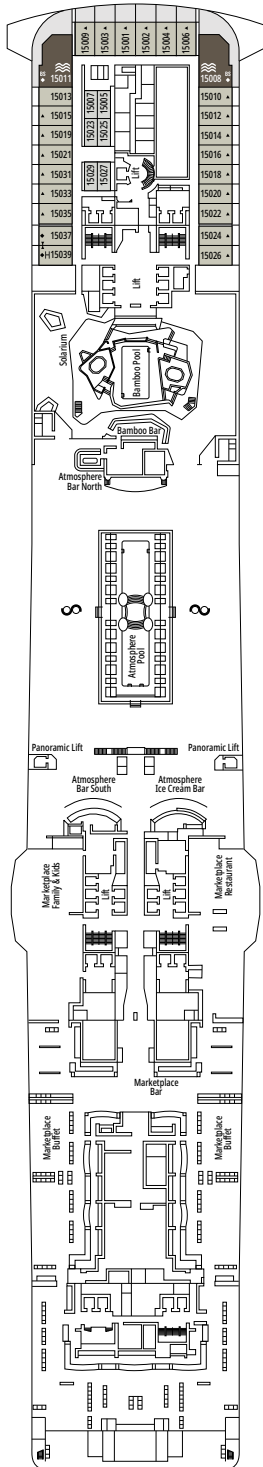

DECK 15
CINQUE TERRE