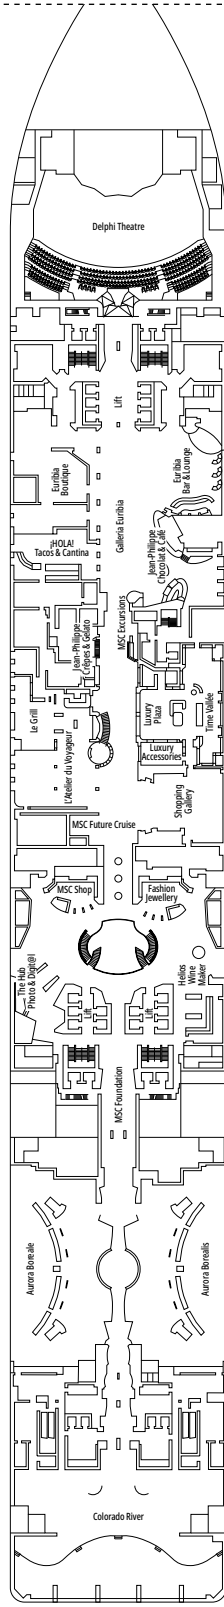

DECK 6
OCEAN CAY