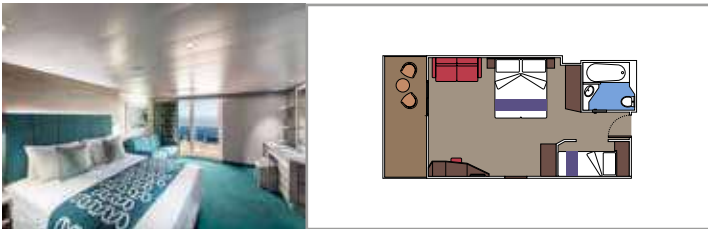

**Main level:**

- › Open living/dining room with sofa that converts to double bed
- › Bathroom with shower

**Second level:**

- › Master bedroom with double bed which can be converted into two single beds (on request)
- › Two walk-in wardrobes
- › Bathroom with bathtub

### GRAND SUITE AUREA WITH TERRACE AND WHIRLPOOL

SXJ

 ≈39
  ≈36
  12
  4

- > Balcony with its own private whirlpool bath
- > Sitting area with double sofa bed
- > Walk-in wardrobe

### PREMIUM SUITE AUREA WITH TERRACE AND WHIRLPOOL

SLJ

 ≈27
  ≈26-30
  9-13
  4

- > Balcony with its own private whirlpool bath
- > Sitting area with double sofa bed
- > Spacious wardrobe

### PREMIUM SUITE AUREA

SL1

 ≈25
  ≈3-14
  9-14
  6

- > Spacious wardrobe

The images are representative only. Size, layout and furniture may vary (within the same cabin category).

 Cabin size (m<sup>2</sup>)