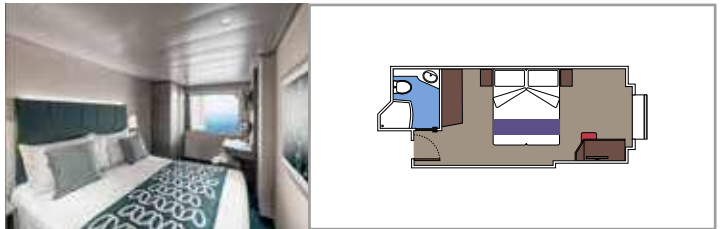

### LEGEND

 Cabin size (m<sup>2</sup>)

 Balcony size (m<sup>2</sup>)

 Deck location

 Accommodating up to

MSC YACHT CLUB ROYAL SUITE

**Main level:**

- › Open living/dining room with sofa that converts to double bed
- › Bathroom with shower

**Second level:**

- › Master bedroom with double bed which can be converted into two single beds (on request)
- › Two walk-in wardrobes
- › Bathroom with bathtub

### JUNIOR OCEAN VIEW WITH OBSTRUCTED VIEW

OO

 ≈12
  8
  2

The images are representative only. Size, layout and furniture may vary (within the same cabin category).

 Cabin size (m<sup>2</sup>)

 Balcony size (m<sup>2</sup>)