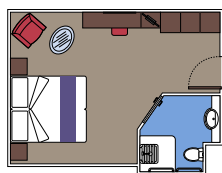

INTERIOR

Available in:

- › **Deluxe Interior (IR2)**
  cabin size 22m²; medium deck location (deck 8-14)
- › **Deluxe Interior (IR1)**
  cabin size 22m²; low deck location (deck 8)

Some cabins for guests with disabilities or reduced mobility have twin beds that can't be converted into double beds. The images are representative only; the size, layout and furniture may vary (within the same cabin category).

FACILITIES FOR GUESTS WITH DISABILITIES OR REDUCED MOBILITY

Cabin door width	85,5 cm
Cabin clearance	82,1 cm
Bathroom door width	90 cm
Size of cabin (floor space)	from ≈ 22 to ≈ 28 m²
Size of bathroom	3,1 m²
Is there a fold-down seat in the shower?	Yes
Height of seat from the floor	44 cm
Does the WC seat have grab rails?	Yes
Are wheelchairs available on board?	In limited numbers*
Are all decks/public areas accessible?	Yes
Are all lifeboats wheelchair-accessible?	No**
Do the lifts have deck indicators?	Visual, Audio & Braille
Can severely visually impaired/blind guests be catered for on the cruise?	Only with full-time carer

* Only for embarkation, disembarkation and emergencies.

** In the event of an emergency, dedicated personnel will help guests with disabilities or reduced mobility to board lifeboats.