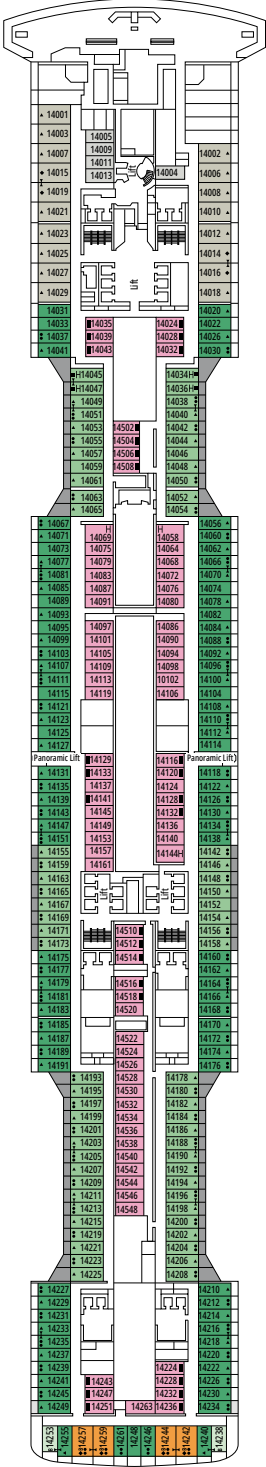

DECK 14
GOLFE DU MORBIHAN