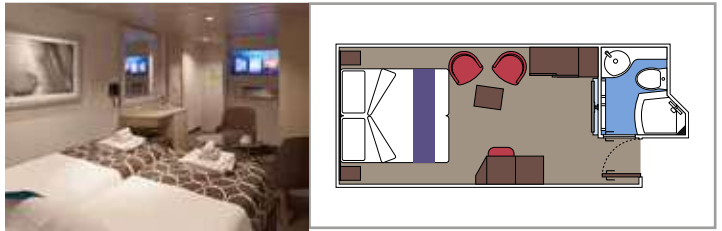

DELUXE INTERIOR

IR1

≈15
5-14
4