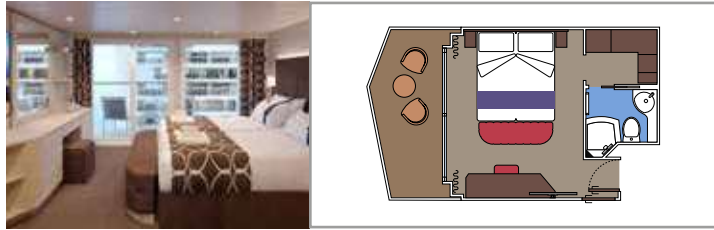

DELUXE BALCONY WITH PROMENADE VIEW PR2

≈16
≈5
12-14
2

› Balcony with Promenade view