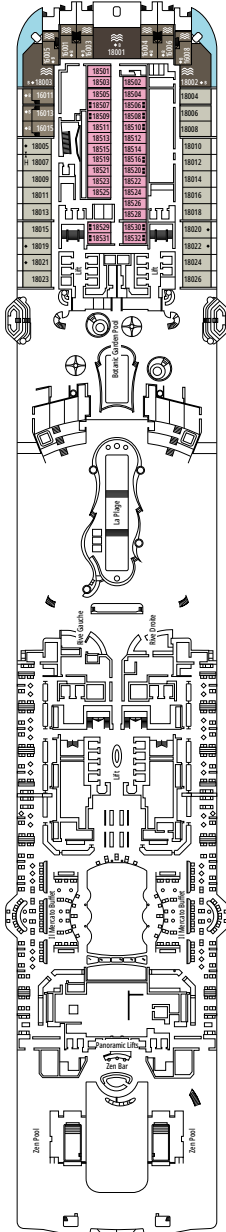

DECK 18
ATHENS