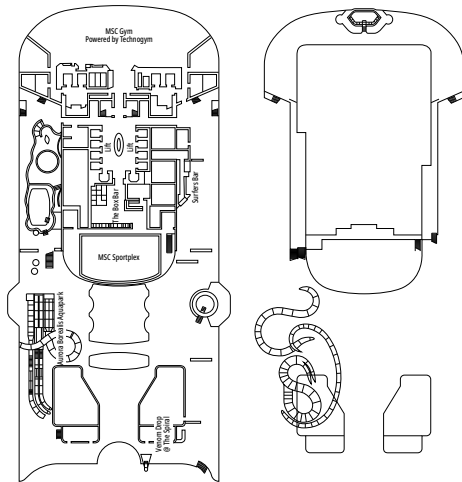

DECK 21
VALLETTA