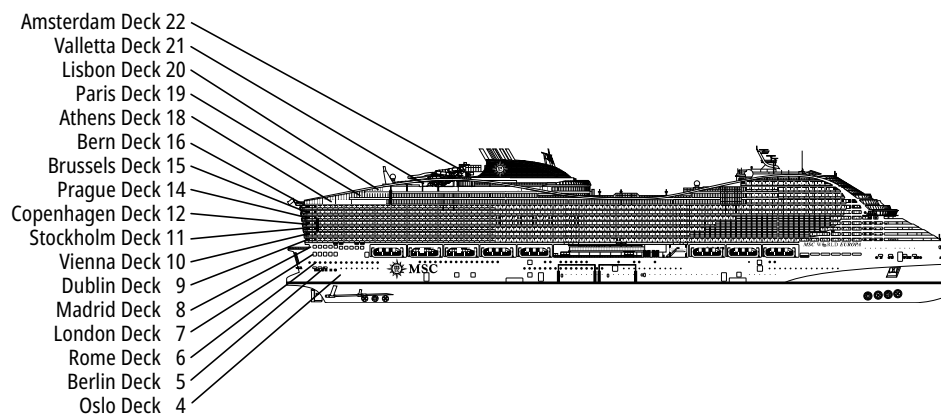

TECHNICAL CHARACTERISTICS OF THE SHIP

LA PLAGE

TECHNICAL CHARACTERISTICS OF THE SHIP

GROSS TONNAGE	205.700
LENGTH / BEAM / HEIGHT	333,3 m / 47 m / 68 m
SURFACE AREA	38.400 m ² public areas
PUBLIC AREA RATIO	5,68 m ² per guest
DECKS	21, included 16 for guests
LIFTS	39, included 23 for guests (included 4 Panoramic Lifts)
VOLTAGE (IN CABIN)	230/110 volts
MAXIMUM SPEED	22,7 knots
STABILIZERS	Stabilised with 2 fins
NUMBER OF GUESTS	6.762
NUMBER OF CABINS	2.626, included 66 for guests with disabilities or reduced mobility
CREW MEMBERS	2.138
POOLS	7, included 1 with sliding roof and 1 for the MSC Yacht Club
WHIRLPOOLS	13 whirlpool baths included 1 for the MSC Yacht Club
ENVIRONMENTAL TECHNOLOGY	The first ship in the MSC Cruises fleet powered by Liquefied Natural Gas (LNG), one of the world's cleanest marine fuels at scale