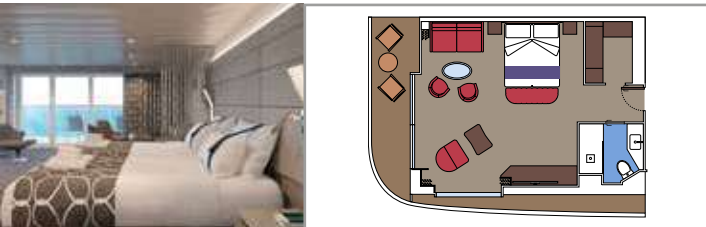

 15-16

 2

- › Wardrobe
- › Bathroom with shower and hairdryer

The images are representative only. Size, layout and furniture may vary (within the same cabin category).

SUITE AUREA

INCLUDED FACILITIES

- Some Suites have balcony with private whirlpool
- Some Suites have balcony overlooking the Promenade
- Some Suites have sitting area with double sofa bed
- Spacious wardrobe
- Comfortable double bed or single beds (on request)
- Bathroom with shower or bathtub and hairdryer
- Interactive TV, telephone, safe, minibar and air conditioning
- Wifi connection available (for a fee)

GRAND SUITE AUREA WITH TERRACE AND WHIRLPOOL SXJ

SXJ

 ≈35
  ≈37-46
  15-16
  4

- › Large balcony with private whirlpool bath
- › Sitting area with double sofa bed

GRAND SUITE AUREA WITH TERRACE SXT

SXT

 ≈35
  ≈25-35
  11-14
  4

- › Premium balcony
- › Sitting area with double sofa bed

GRAND SUITE AUREA SX

SX

 ≈35
  ≈8-9
  9-10
  4

- › Balcony
- › Sitting area with double sofa bed

PREMIUM SUITE AUREA SL1

SL1

 ≈25
  ≈4
  12-14
  6

 Cabin size (m²)

 Balcony size (m²)

 Deck location

 Accommodating up to

BALCONY

INCLUDED FACILITIES

- Some cabins have balcony overlooking the Promenade
- Some cabins have partial view
- Sitting area with sofa
- Wardrobe
- Comfortable double bed which can be converted in two single beds (on request)
- Bathroom with shower and hairdryer
- Interactive TV, telephone, safe, minibar and air conditioning
- Wifi connection available (for a fee)