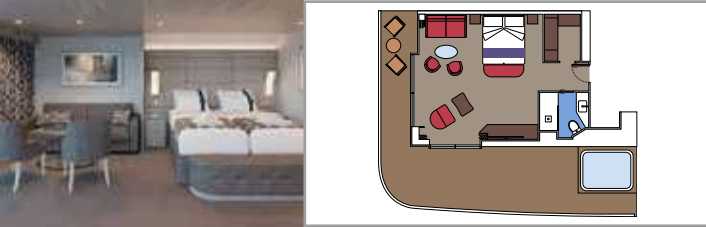

The images are representative only. Size, layout and furniture may vary (within the same cabin category).

INCLUDED FACILITIES

- Luxury suites with premium interiors
- Some Suites have balcony with private whirlpool
- Spacious wardrobe
- Comfortable double bed or single beds (on request)
- Bathroom with large shower and/or bathtub
- Interactive TV, telephone, safe, minibar and air conditioning
- Wifi connection included

 15-16

 2

- › Wardrobe
- › Bathroom with shower and hairdryer

The images are representative only. Size, layout and furniture may vary (within the same cabin category).

SUITE AUREA

INCLUDED FACILITIES

- Some Suites have balcony with private whirlpool
- Some Suites have balcony overlooking the Promenade
- Some Suites have sitting area with double sofa bed
- Spacious wardrobe
- Comfortable double bed or single beds (on request)
- Bathroom with shower or bathtub and hairdryer
- Interactive TV, telephone, safe, minibar and air conditioning
- Wifi connection available (for a fee)

GRAND SUITE AUREA WITH TERRACE AND WHIRLPOOL SXJ

SXJ

 ≈35
  ≈37-46
  15-16
  4

- › Large balcony with private whirlpool bath
- › Sitting area with double sofa bed

GRAND SUITE AUREA WITH TERRACE SXT

SXT

 ≈35
  ≈25-35
  11-14
  4

- › Premium balcony
- › Sitting area with double sofa bed

GRAND SUITE AUREA SX

SX

 ≈35
  ≈8-9
  9-10
  4

- › Balcony
- › Sitting area with double sofa bed

PREMIUM SUITE AUREA SL1

SL1

 ≈25
  ≈4
  12-14
  6