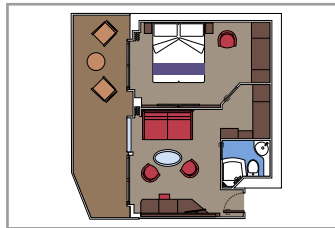

- › Premium balcony
- › Sitting area with double sofa bed

GRAND SUITE AUREA SX

SX

 ≈35
  ≈8-9
  9-10
  4

- › Balcony
- › Sitting area with double sofa bed

PREMIUM SUITE AUREA SL1

SL1

 ≈25
  ≈4
  12-14
  6

- › Balcony

JUNIOR SUITE AUREA SM

SM

 ≈17
  ≈13-17
  9
  4

- › Sundeck

PREMIUM SUITE AUREA WITH PROMENADE & OCEAN VIEW SLP

SLP

 ≈27
  ≈9

 Cabin size (m²)

 Balcony size (m²)

 Deck location

 Accommodating up to

BALCONY

INCLUDED FACILITIES

- Some cabins have balcony overlooking the Promenade
- Some cabins have partial view
- Sitting area with sofa
- Wardrobe
- Comfortable double bed which can be converted in two single beds (on request)
- Bathroom with shower and hairdryer
- Interactive TV, telephone, safe, minibar and air conditioning
- Wifi connection available (for a fee)