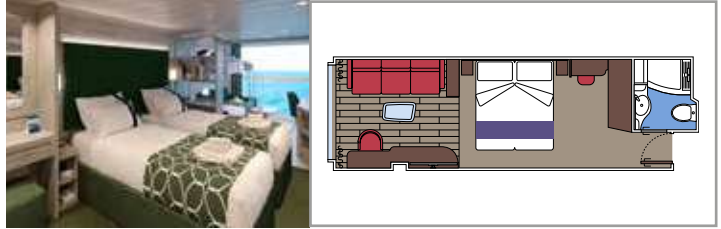

INFINITE OCEAN VIEW

VL1

≈20
10-11
4