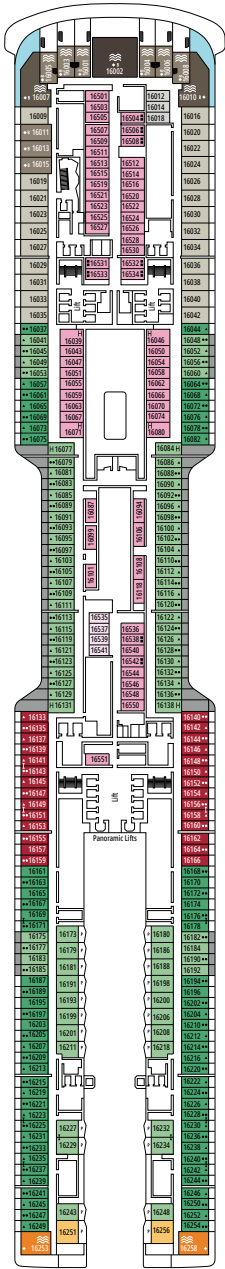

DECK 16
BERN