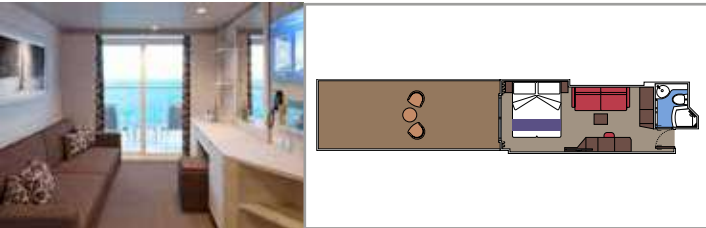

JUNIOR SUITE AUREA SM

SM

≈17
≈13-17
9
4

- › Sundeck