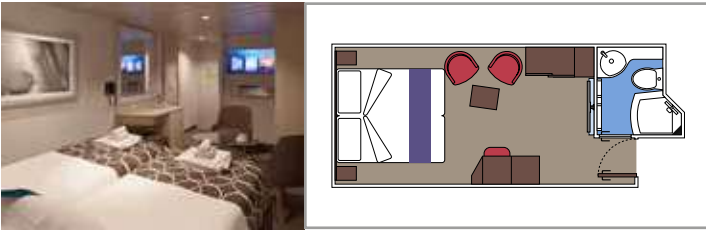

INTERIOR

INCLUDED FACILITIES

- Wardrobe
- Comfortable double bed which can be converted in two single beds (on request)
- Pullman beds for the 4 guests cabins
- Bathroom with shower and hairdryer
- Interactive TV, telephone, safe, minibar and air conditioning
- Wifi connection available (for a fee)

DELUXE INTERIOR

IR2

≈15
15-21
4