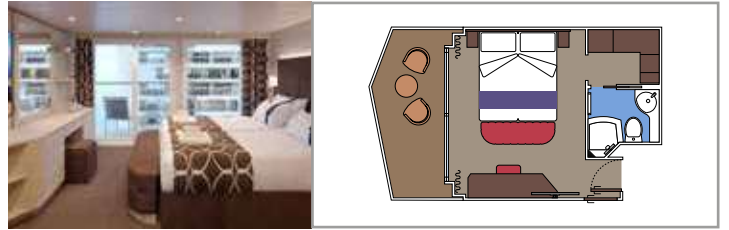

DELUXE BALCONY WITH PROMENADE VIEW PR1

≈16
≈5
10-11
2

› Balcony with Promenade view

The images are representative only. Size, layout and furniture may vary (within the same cabin category).

Cabin size (m²)

Balcony size (m²)

Deck location

Accommodating up to