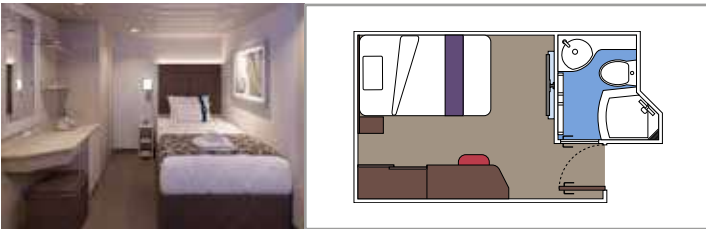

STUDIO INTERIOR

IS

≈10
11-19
1

The images are representative only. Size, layout and furniture may vary (within the same cabin category).

Cabin size (m²)

Balcony size (m²)

Deck location

Accommodating up to