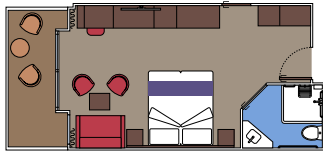

The images are representative only. Size, layout and furniture may vary (within the same cabin category).

INCLUDED FACILITIES

- Luxury suites with premium interiors
- Some Suites have balcony with private whirlpool
- Spacious wardrobe
- Comfortable double bed or single beds (on request)
- Bathroom with large shower and/or bathtub
- Interactive TV, telephone, safe, minibar and air conditioning
- Wifi connection included

 Cabin size (m²)

 Balcony size (m²)

 Deck location

 Accommodating up to

BALCONY

INCLUDED FACILITIES

- Some cabins have balcony overlooking the Promenade
- Some cabins have partial view
- Sitting area with sofa
- Wardrobe
- Comfortable double bed which can be converted in two single beds (on request)
- Bathroom with shower and hairdryer
- Interactive TV, telephone, safe, minibar and air conditioning
- Wifi connection available (for a fee)

 ≈10
  11-19
  1

The images are representative only. Size, layout and furniture may vary (within the same cabin category).

 Cabin size (m²)

 Balcony size (m²)

 Deck location

 Accommodating up to

FACILITIES FOR GUESTS WITH DISABILITIES OR REDUCED MOBILITY

MSC YACHT CLUB DELUXE SUITE FOR GUESTS WITH DISABILITIES OR REDUCED MOBILITY

MSC YACHT CLUB

Available in:

- › **MSC Yacht Club Deluxe Suite (YC1)**
cabin size 25m²; balcony size 5m²; deck 18

SUITE

Available in: