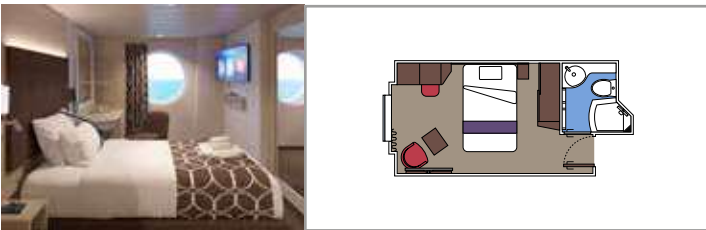

The images are representative only. Size, layout and furniture may vary (within the same cabin category).

INCLUDED FACILITIES

- Luxury suites with premium interiors
- Some Suites have balcony with private whirlpool
- Spacious wardrobe
- Comfortable double bed or single beds (on request)
- Bathroom with large shower and/or bathtub
- Interactive TV, telephone, safe, minibar and air conditioning
- Wifi connection included

 Cabin size (m²)

 Balcony size (m²)

 Deck location

 Accommodating up to

BALCONY

INCLUDED FACILITIES

- Some cabins have balcony overlooking the Promenade
- Some cabins have partial view
- Sitting area with sofa
- Wardrobe
- Comfortable double bed which can be converted in two single beds (on request)
- Bathroom with shower and hairdryer
- Interactive TV, telephone, safe, minibar and air conditioning
- Wifi connection available (for a fee)

Balcony size (m²)

Deck location

Accommodating up to

OCEAN VIEW

INCLUDED FACILITIES

- Window with sea view
- Comfortable double bed or single beds (on request)
- Bathroom with shower and hairdryer
- Interactive TV, telephone, safe, minibar and air conditioning
- Wifi connection available (for a fee)

 ≈16
  10-12
  4

DELUXE OCEAN VIEW

OR1

 ≈15-16
  5-9
  4

STUDIO OCEAN VIEW

OS

 ≈12
  5-14
  1

The images are representative only. Size, layout and furniture may vary (within the same cabin category).