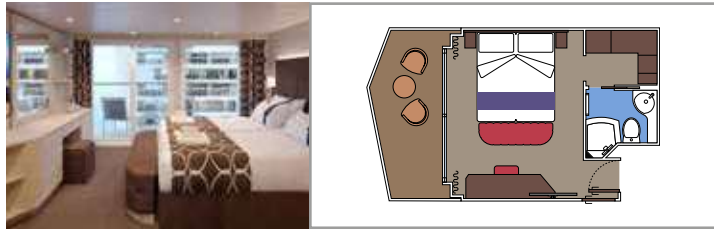

DELUXE BALCONY WITH PROMENADE & OCEAN VIEW PV

≈16
≈5
9-15
2

› Balcony with Promenade and ocean view