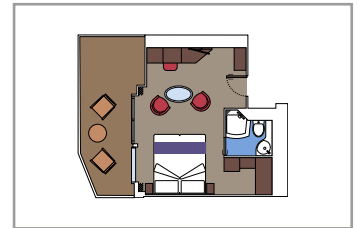

DELUXE SUITE AUREA WITH PROMENADE & OCEAN VIEW SRP

SRP

≈20
≈7

- › Balcony with Promenade and ocean view
- › Sitting area with double sofa bed or separate living room with double sofa bed
- › Deck 16
- › Accommodating up to 4 people

The images are representative only. Size, layout and furniture may vary (within the same cabin category).

Cabin size (m²)

Balcony size (m²)

Deck location

Accommodating up to