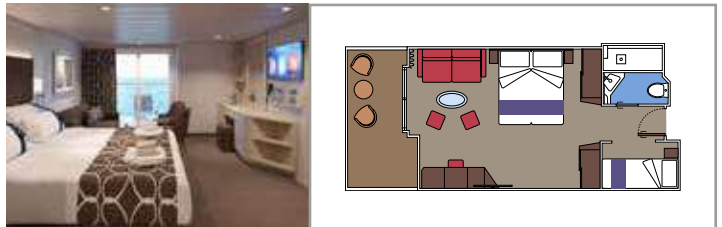

The images are representative only. Size, layout and furniture may vary (within the same cabin category).

INCLUDED FACILITIES

- Luxury suites with premium interiors
- Some Suites have balcony with private whirlpool
- Spacious wardrobe
- Comfortable double bed or single beds (on request)
- Bathroom with large shower and/or bathtub
- Interactive TV, telephone, safe, minibar and air conditioning
- Wifi connection included

 15-16

 2

- › Wardrobe
- › Bathroom with shower and hairdryer

The images are representative only. Size, layout and furniture may vary (within the same cabin category).

SUITE AUREA

INCLUDED FACILITIES

- Some Suites have balcony with private whirlpool
- Some Suites have balcony overlooking the Promenade
- Some Suites have sitting area with double sofa bed
- Spacious wardrobe
- Comfortable double bed or single beds (on request)
- Bathroom with shower or bathtub and hairdryer
- Interactive TV, telephone, safe, minibar and air conditioning
- Wifi connection available (for a fee)

- › Premium balcony
- › Sitting area with double sofa bed

GRAND SUITE AUREA SX

SX

 ≈35
  ≈8-9
  9-10
  4

- › Balcony
- › Sitting area with double sofa bed

PREMIUM SUITE AUREA SL1

SL1

 ≈25
  ≈4
  12-14
  6

 Cabin size (m²)

 Balcony size (m²)

 Deck location

 Accommodating up to

BALCONY

INCLUDED FACILITIES

- Some cabins have balcony overlooking the Promenade
- Some cabins have partial view
- Sitting area with sofa
- Wardrobe
- Comfortable double bed which can be converted in two single beds (on request)
- Bathroom with shower and hairdryer
- Interactive TV, telephone, safe, minibar and air conditioning
- Wifi connection available (for a fee)