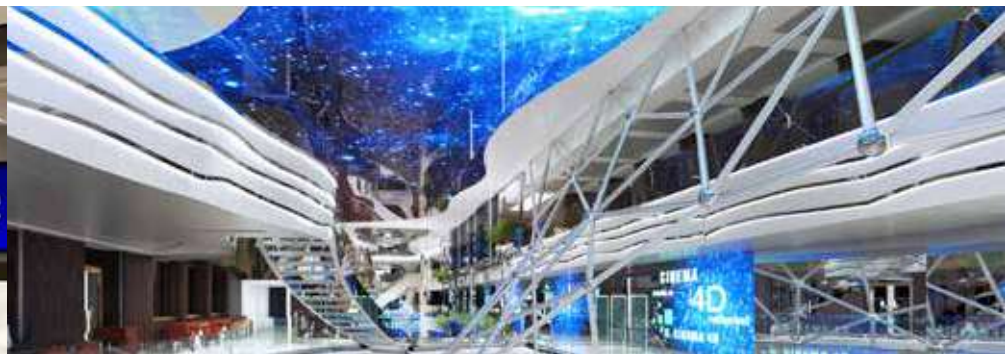

WORLD GALLERIA