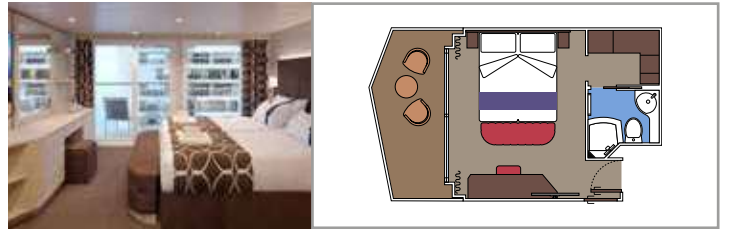

DELUXE BALCONY WITH PROMENADE VIEW PR3

≈16
≈5
15-16
2

› Balcony with Promenade view