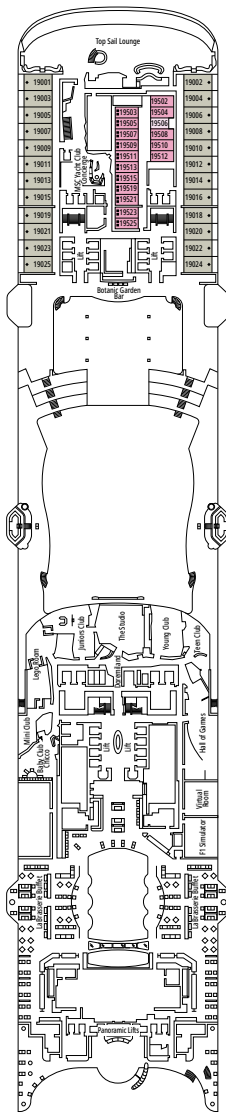

DECK 16
BERN

DECK 18
ATHENS

DECK 21
VALLETTA

DECK 22
AMSTERDAM