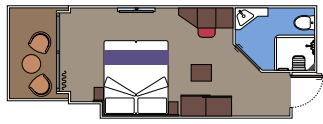

BALCONY

Available in:

- › **Balcony Aurea (BA)**
  cabin size 18m²; balcony size 17m²; deck 11, 12, 14
- › **Deluxe Balcony (BR3)**
  cabin size 18m²; balcony size 17-18,4m²; deck 14-15
- › **Deluxe Balcony (BR2)**
  cabin size 18m²; balcony size 18,4m²; deck 11-12
- › **Deluxe Balcony (BR1)**
  cabin size 18m²; balcony size 17-18,4m²; deck 10
- › **Deluxe Balcony with partial view (BP)**
  cabin size 18m²; balcony size 17-18,4m²; deck 16