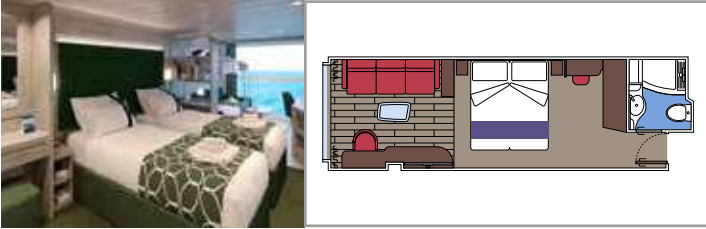

OCEAN VIEW

INCLUDED FACILITIES

- Window with sea view
- Comfortable double bed or single beds (on request)
- Bathroom with shower and hairdryer
- Interactive TV, telephone, safe, minibar and air conditioning
- Wifi connection available (for a fee)

INFINITE OCEAN VIEW

VL2

≈20
12-14
4