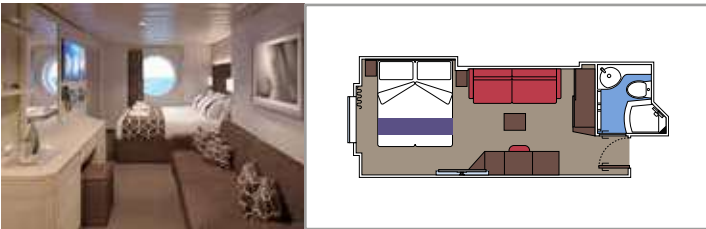

The images are representative only. Size, layout and furniture may vary (within the same cabin category).

INCLUDED FACILITIES

- Luxury suites with premium interiors
- Some Suites have balcony with private whirlpool
- Spacious wardrobe
- Comfortable double bed or single beds (on request)
- Bathroom with large shower and/or bathtub
- Interactive TV, telephone, safe, minibar and air conditioning
- Wifi connection included

 Cabin size (m²)

 Balcony size (m²)

 Deck location

 Accommodating up to

BALCONY

INCLUDED FACILITIES

- Some cabins have balcony overlooking the Promenade
- Some cabins have partial view
- Sitting area with sofa
- Wardrobe
- Comfortable double bed which can be converted in two single beds (on request)
- Bathroom with shower and hairdryer
- Interactive TV, telephone, safe, minibar and air conditioning
- Wifi connection available (for a fee)

Balcony size (m²)

Deck location

Accommodating up to

OCEAN VIEW

INCLUDED FACILITIES

- Window with sea view
- Comfortable double bed or single beds (on request)
- Bathroom with shower and hairdryer
- Interactive TV, telephone, safe, minibar and air conditioning
- Wifi connection available (for a fee)

 ≈16
  10-12
  4

DELUXE OCEAN VIEW

OR1

 ≈15-16
  5-9
  4

STUDIO OCEAN VIEW

OS

 ≈12
  5-14
  1

The images are representative only. Size, layout and furniture may vary (within the same cabin category).