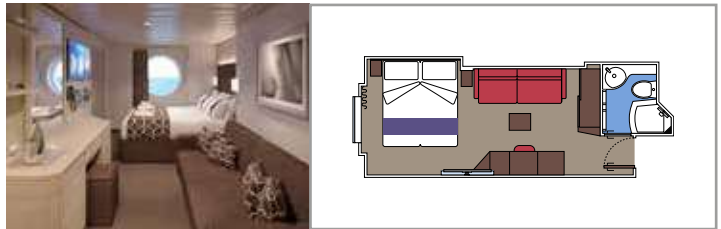

DELUXE OCEAN VIEW

OR1

≈15-16
5-9
4