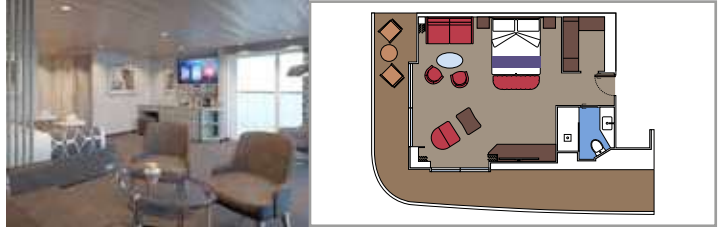

GRAND SUITE AUREA WITH TERRACE AND WHIRLPOOL SXJ

SXJ

 ≈35
  ≈37-46
  15-16
  4

- › Large balcony with private whirlpool bath
- › Sitting area with double sofa bed

GRAND SUITE AUREA WITH TERRACE SXT

SXT

 ≈35
  ≈25-35
  11-14
  4

- › Premium balcony
- › Sitting area with double sofa bed

GRAND SUITE AUREA SX

SX

 ≈35
  ≈8-9
  9-10
  4

- › Balcony
- › Sitting area with double sofa bed

PREMIUM SUITE AUREA SL1

SL1

 ≈25
  ≈4
  12-14
  6